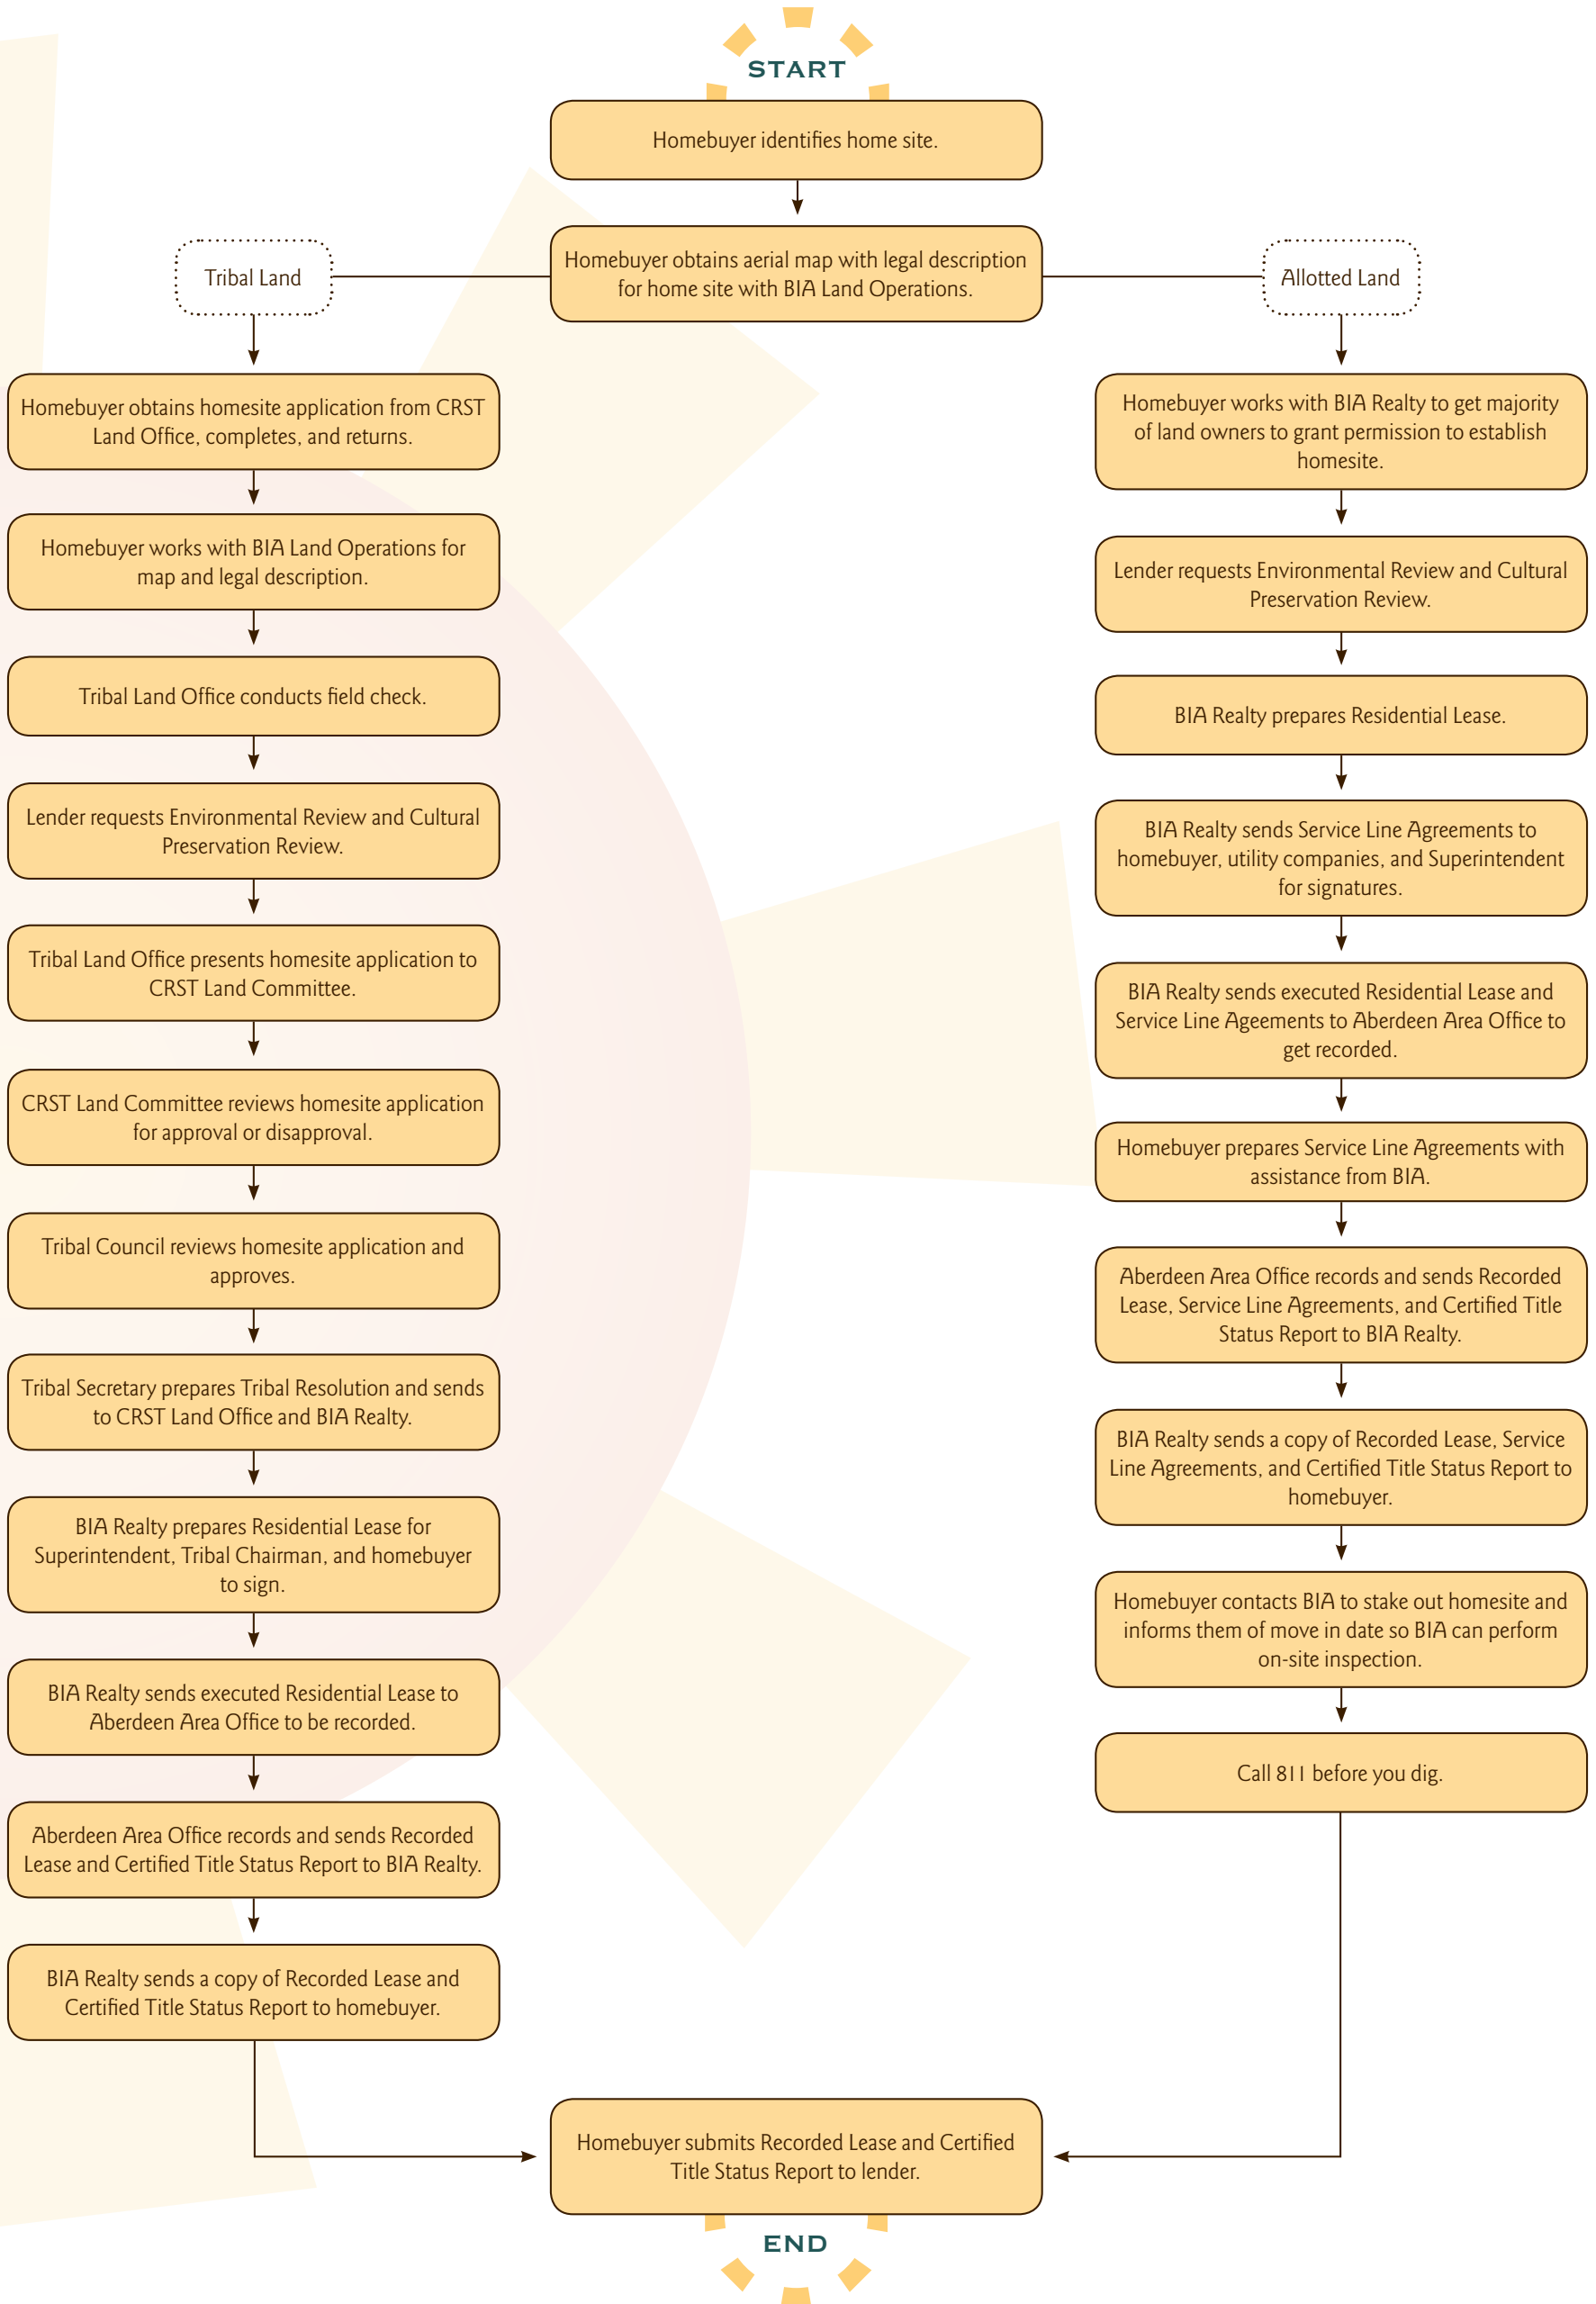

CHEYENNE RIVER LEASEHOLD PROCESS FLOWCHART

CROW CREEK LEASEHOLD PROCESS FLOWCHART

FLANDREAU LEASEHOLD PROCESS FLOWCHART

LAKE TRAVERSE LEASEHOLD PROCESS FLOWCHART

LOWER BRULE LEASEHOLD PROCESS FLOWCHART

PINE RIDGE LEASEHOLD PROCESS FLOWCHART

ROSEBUD LEASEHOLD PROCESS FLOWCHART

STANDING ROCK LEASEHOLD PROCESS FLOWCHART

YANKTON LEASEHOLD PROCESS FLOWCHART