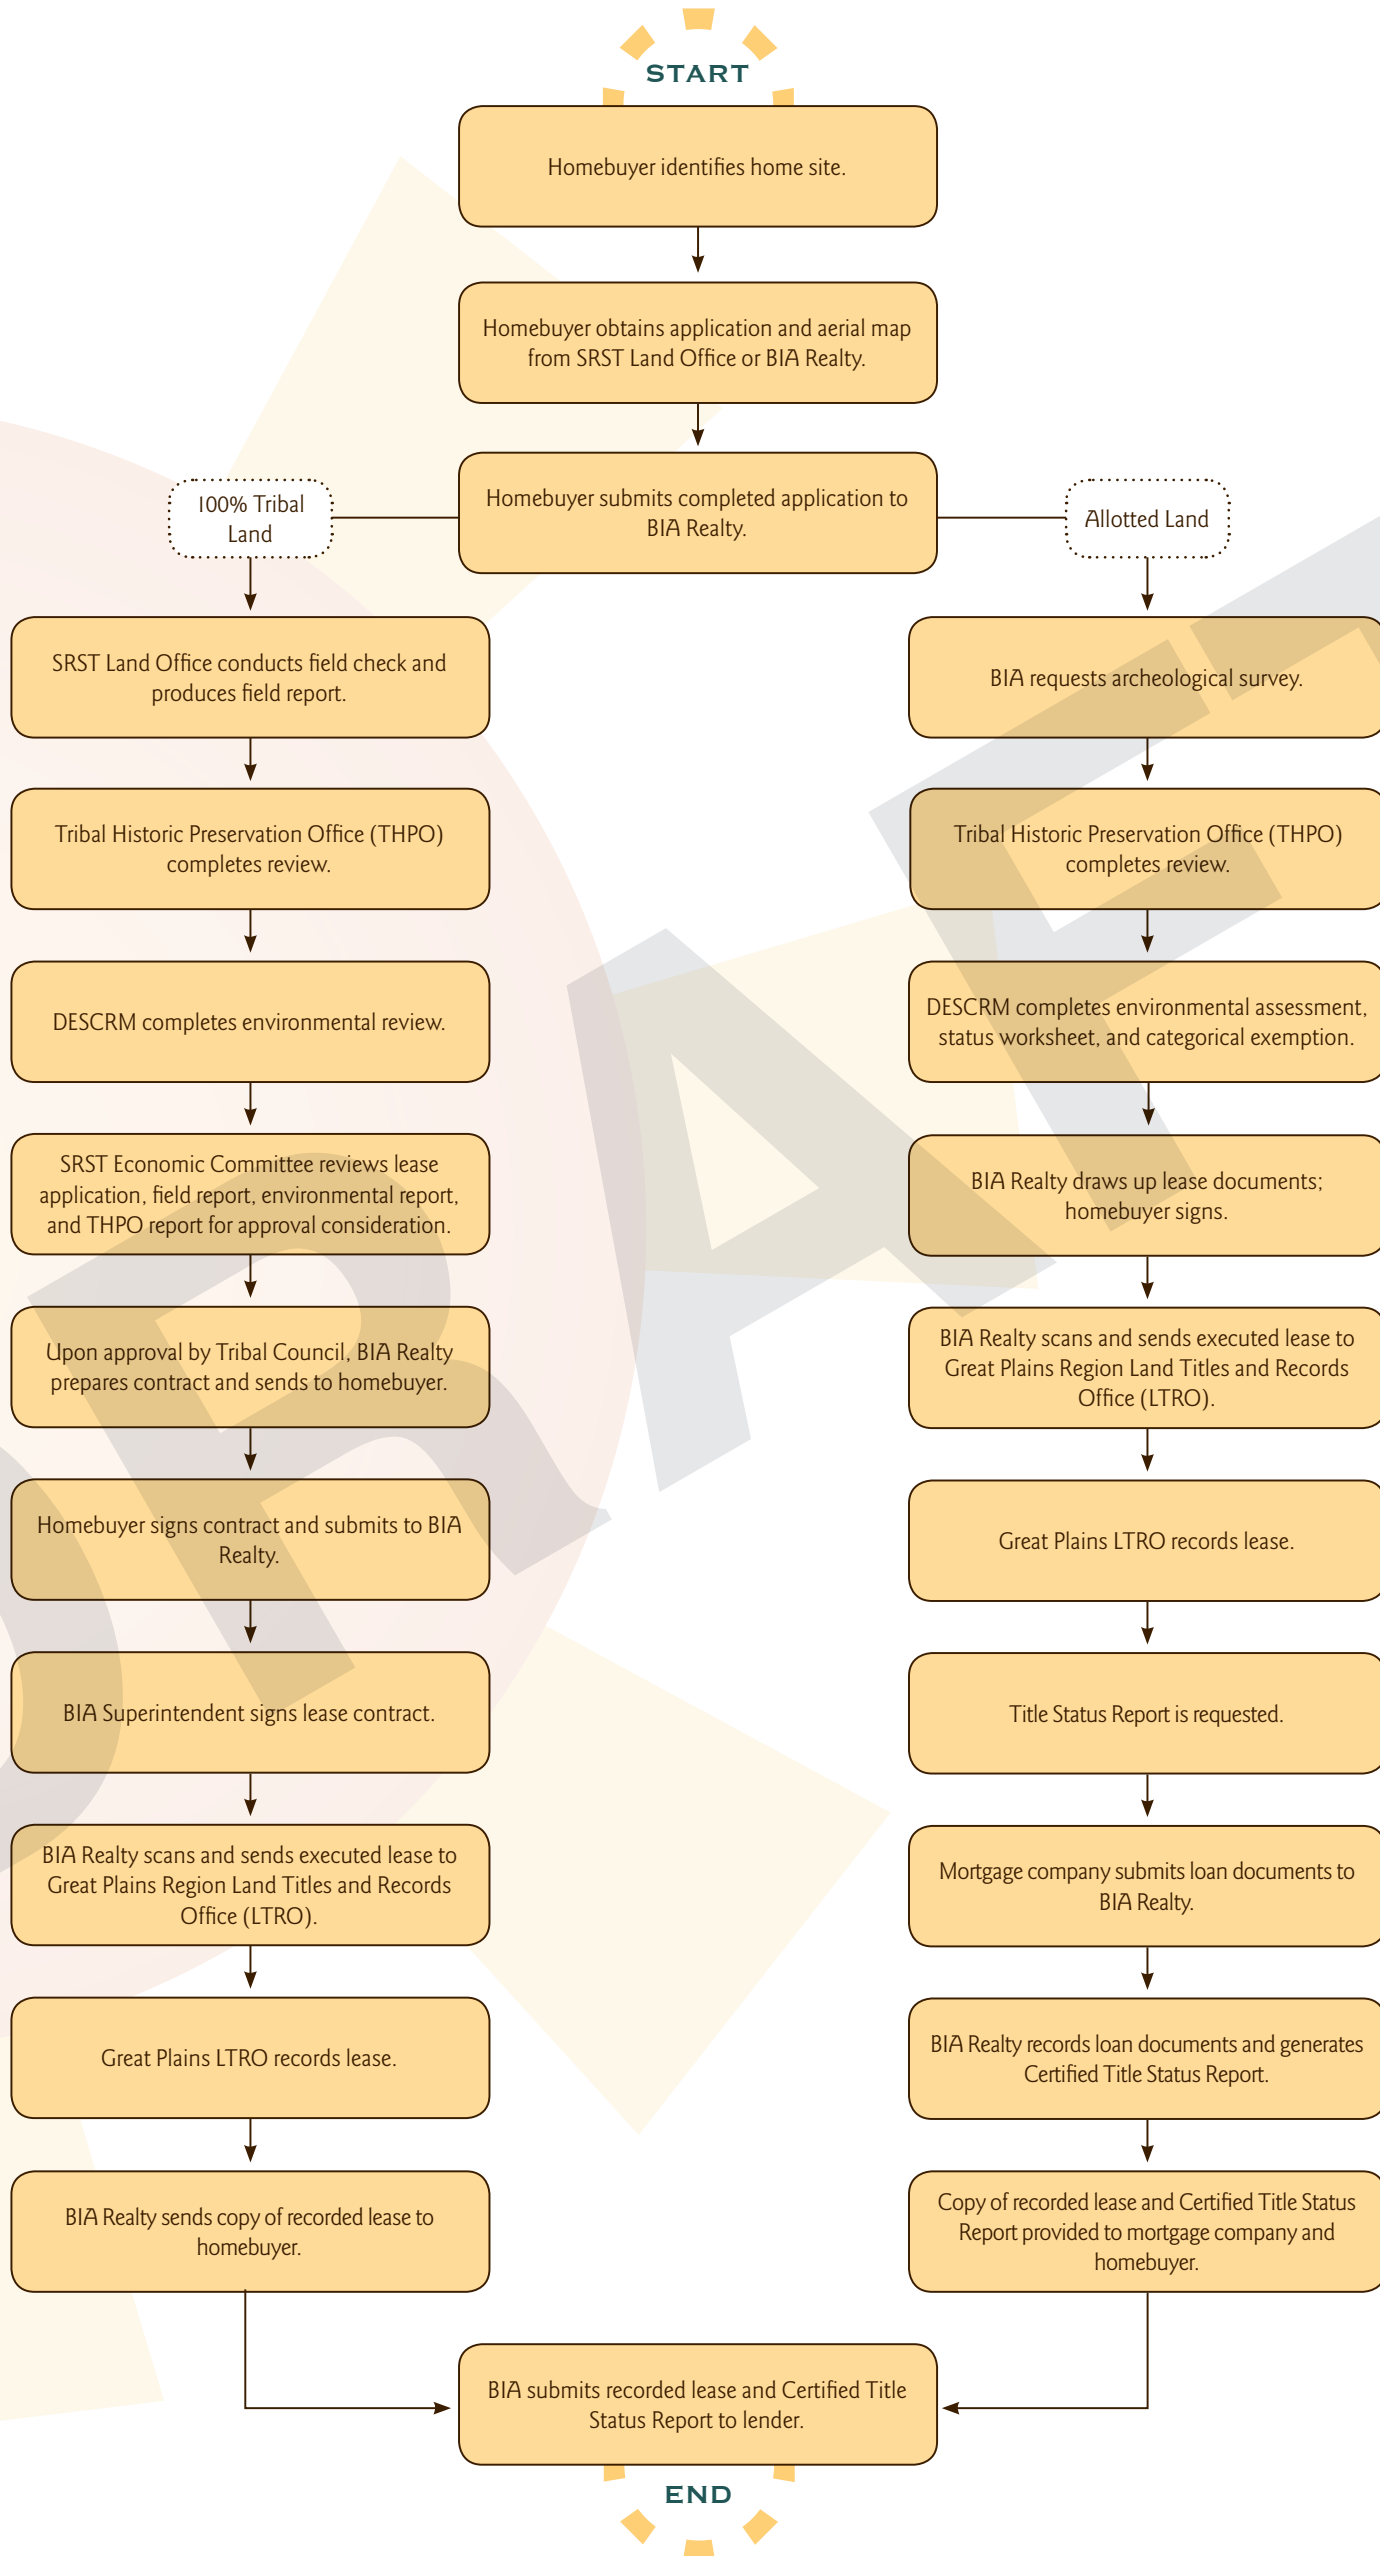

CHEYENNE RIVER LEASEHOLD PROCESS FLOWCHART

CROW CREEK LEASEHOLD PROCESS FLOWCHART

FLANDREAU LEASEHOLD PROCESS FLOWCHART

LAKE TRAVERSE LEASEHOLD PROCESS FLOWCHART

LOWER BRULE LEASEHOLD PROCESS FLOWCHART

PINE RIDGE LEASEHOLD PROCESS FLOWCHART

ROSEBUD LEASEHOLD PROCESS FLOWCHART

STANDING ROCK LEASEHOLD PROCESS FLOWCHART

YANKTON LEASEHOLD PROCESS FLOWCHART