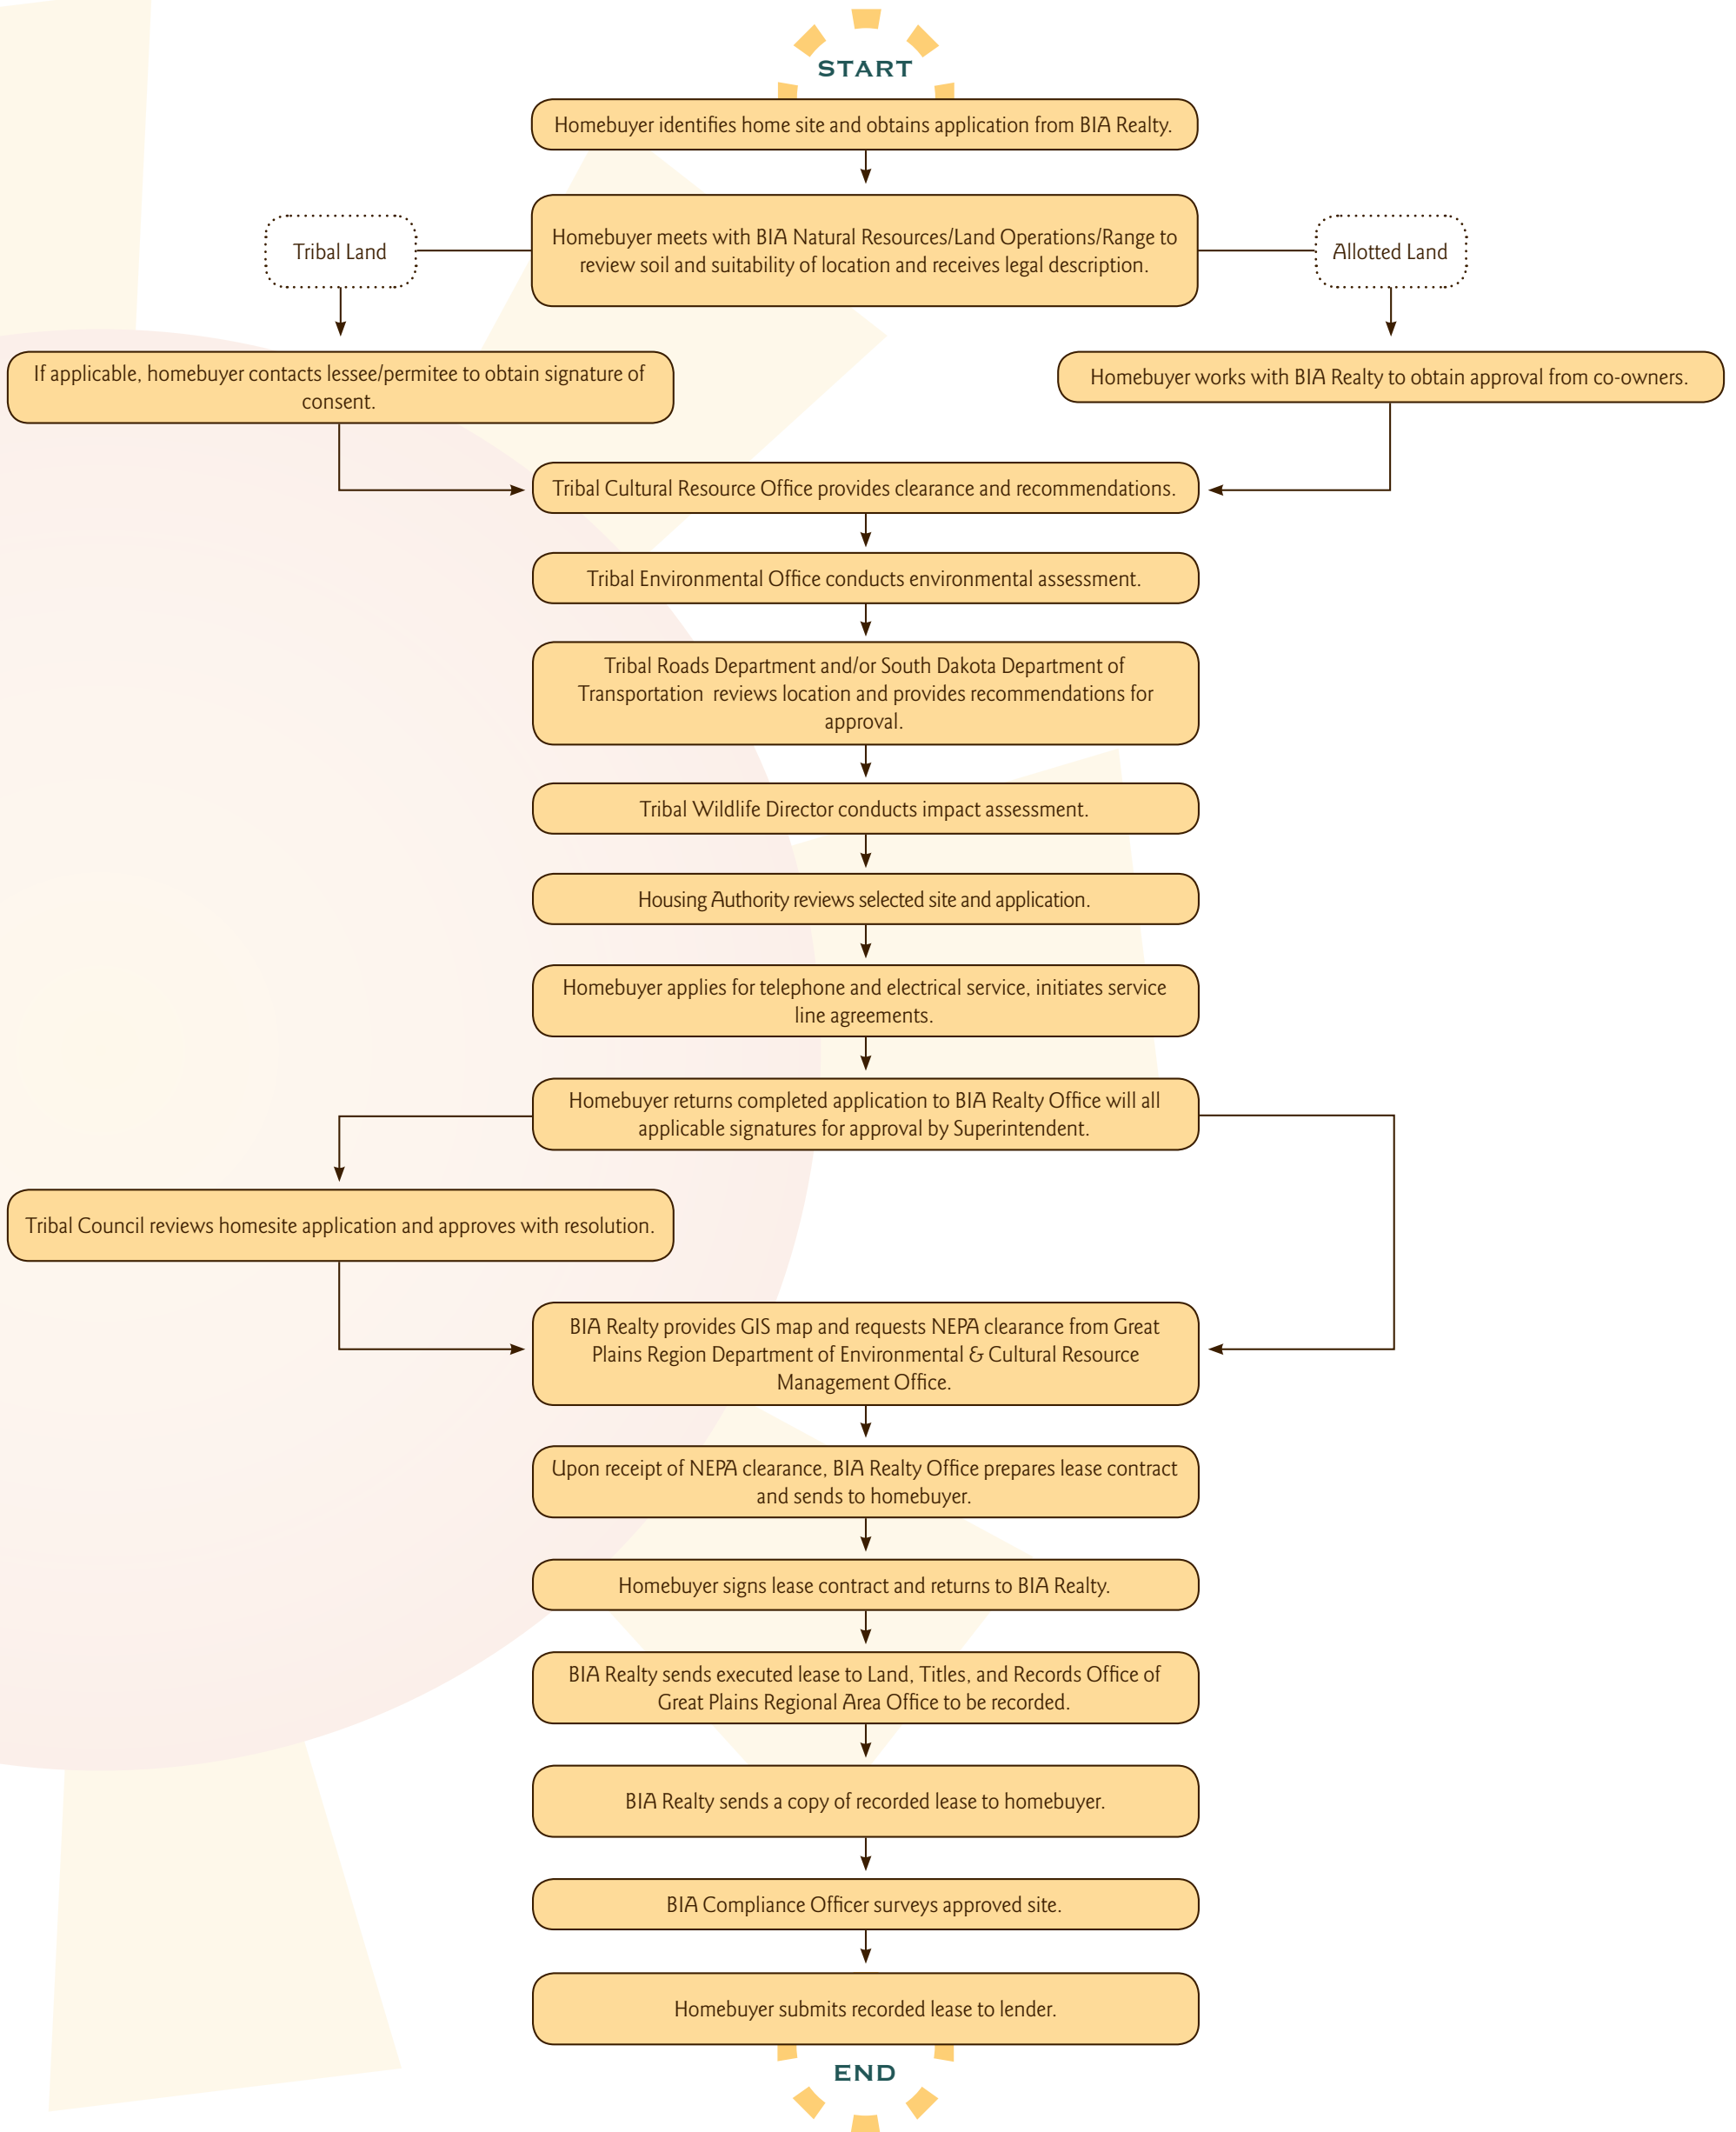

CHEYENNE RIVER LEASEHOLD PROCESS FLOWCHART

CROW CREEK LEASEHOLD PROCESS FLOWCHART

FLANDREAU LEASEHOLD PROCESS FLOWCHART

LAKE TRAVERSE LEASEHOLD PROCESS FLOWCHART

LOWER BRULE LEASEHOLD PROCESS FLOWCHART

PINE RIDGE LEASEHOLD PROCESS FLOWCHART

ROSEBUD LEASEHOLD PROCESS FLOWCHART

STANDING ROCK LEASEHOLD PROCESS FLOWCHART

YANKTON LEASEHOLD PROCESS FLOWCHART