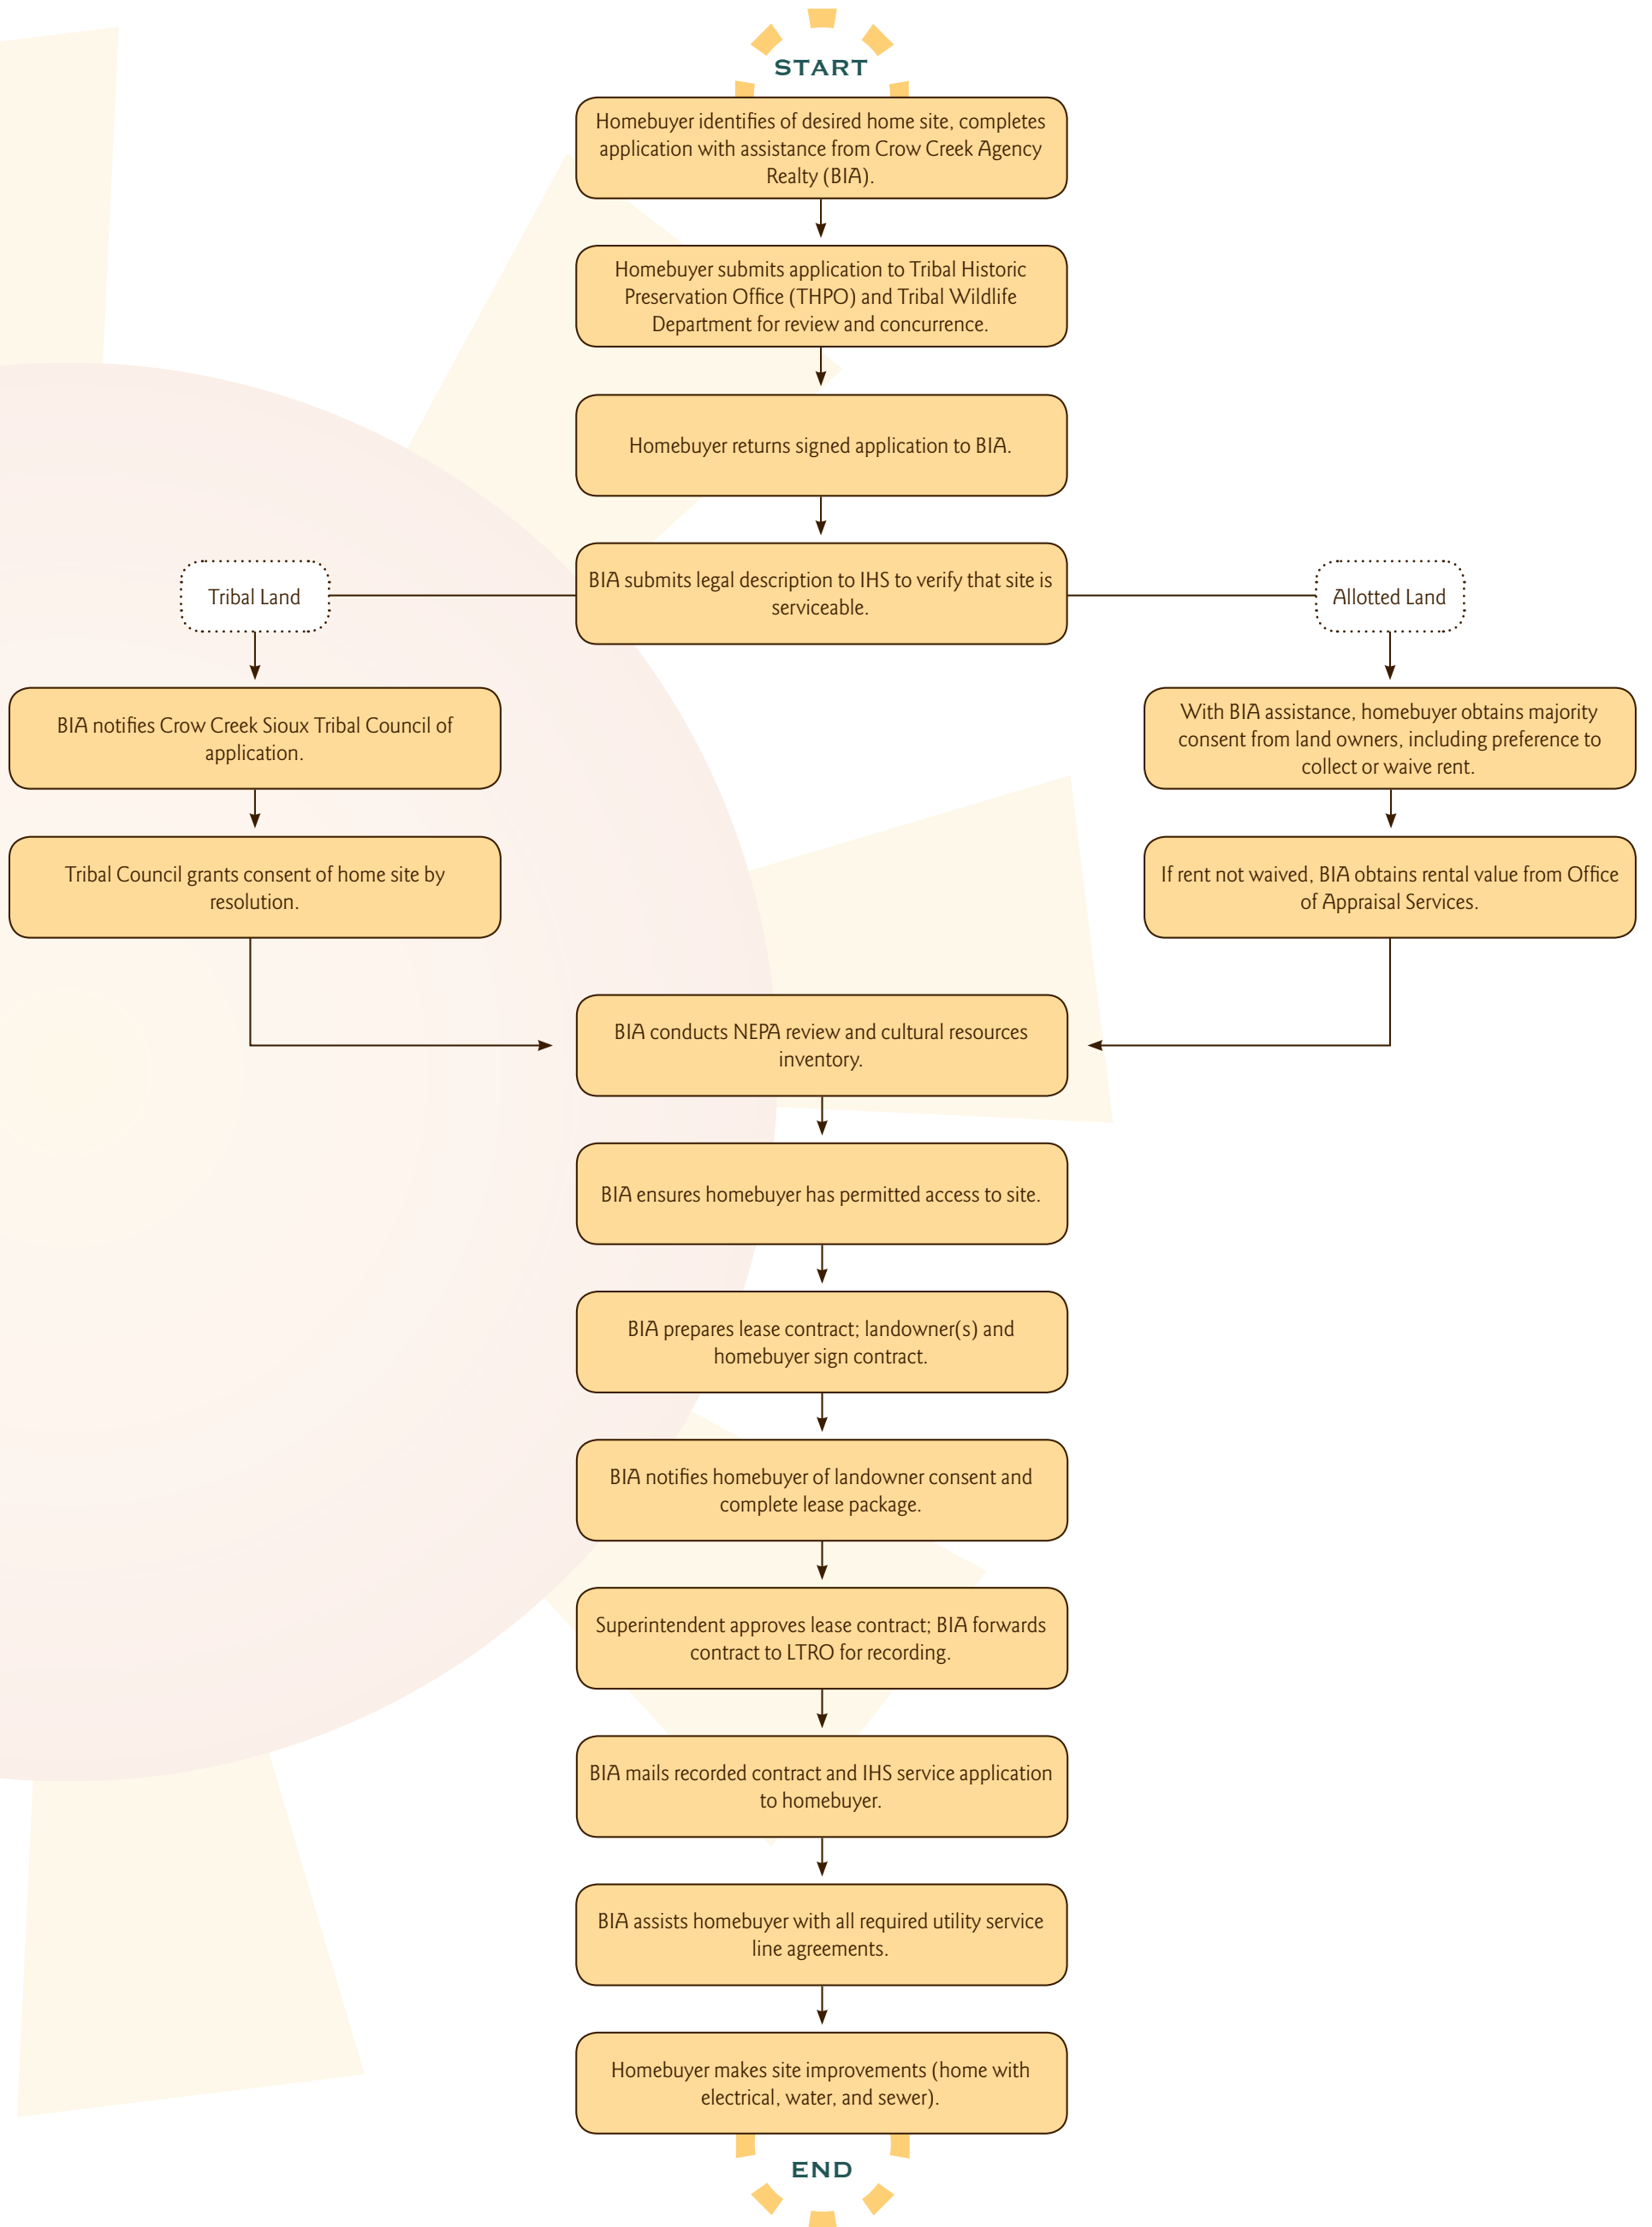

CHEYENNE RIVER LEASEHOLD PROCESS FLOWCHART

CROW CREEK LEASEHOLD PROCESS FLOWCHART

FLANDREAU LEASEHOLD PROCESS FLOWCHART

LAKE TRAVERSE LEASEHOLD PROCESS FLOWCHART

LOWER BRULE LEASEHOLD PROCESS FLOWCHART

PINE RIDGE LEASEHOLD PROCESS FLOWCHART

ROSEBUD LEASEHOLD PROCESS FLOWCHART

STANDING ROCK LEASEHOLD PROCESS FLOWCHART

YANKTON LEASEHOLD PROCESS FLOWCHART