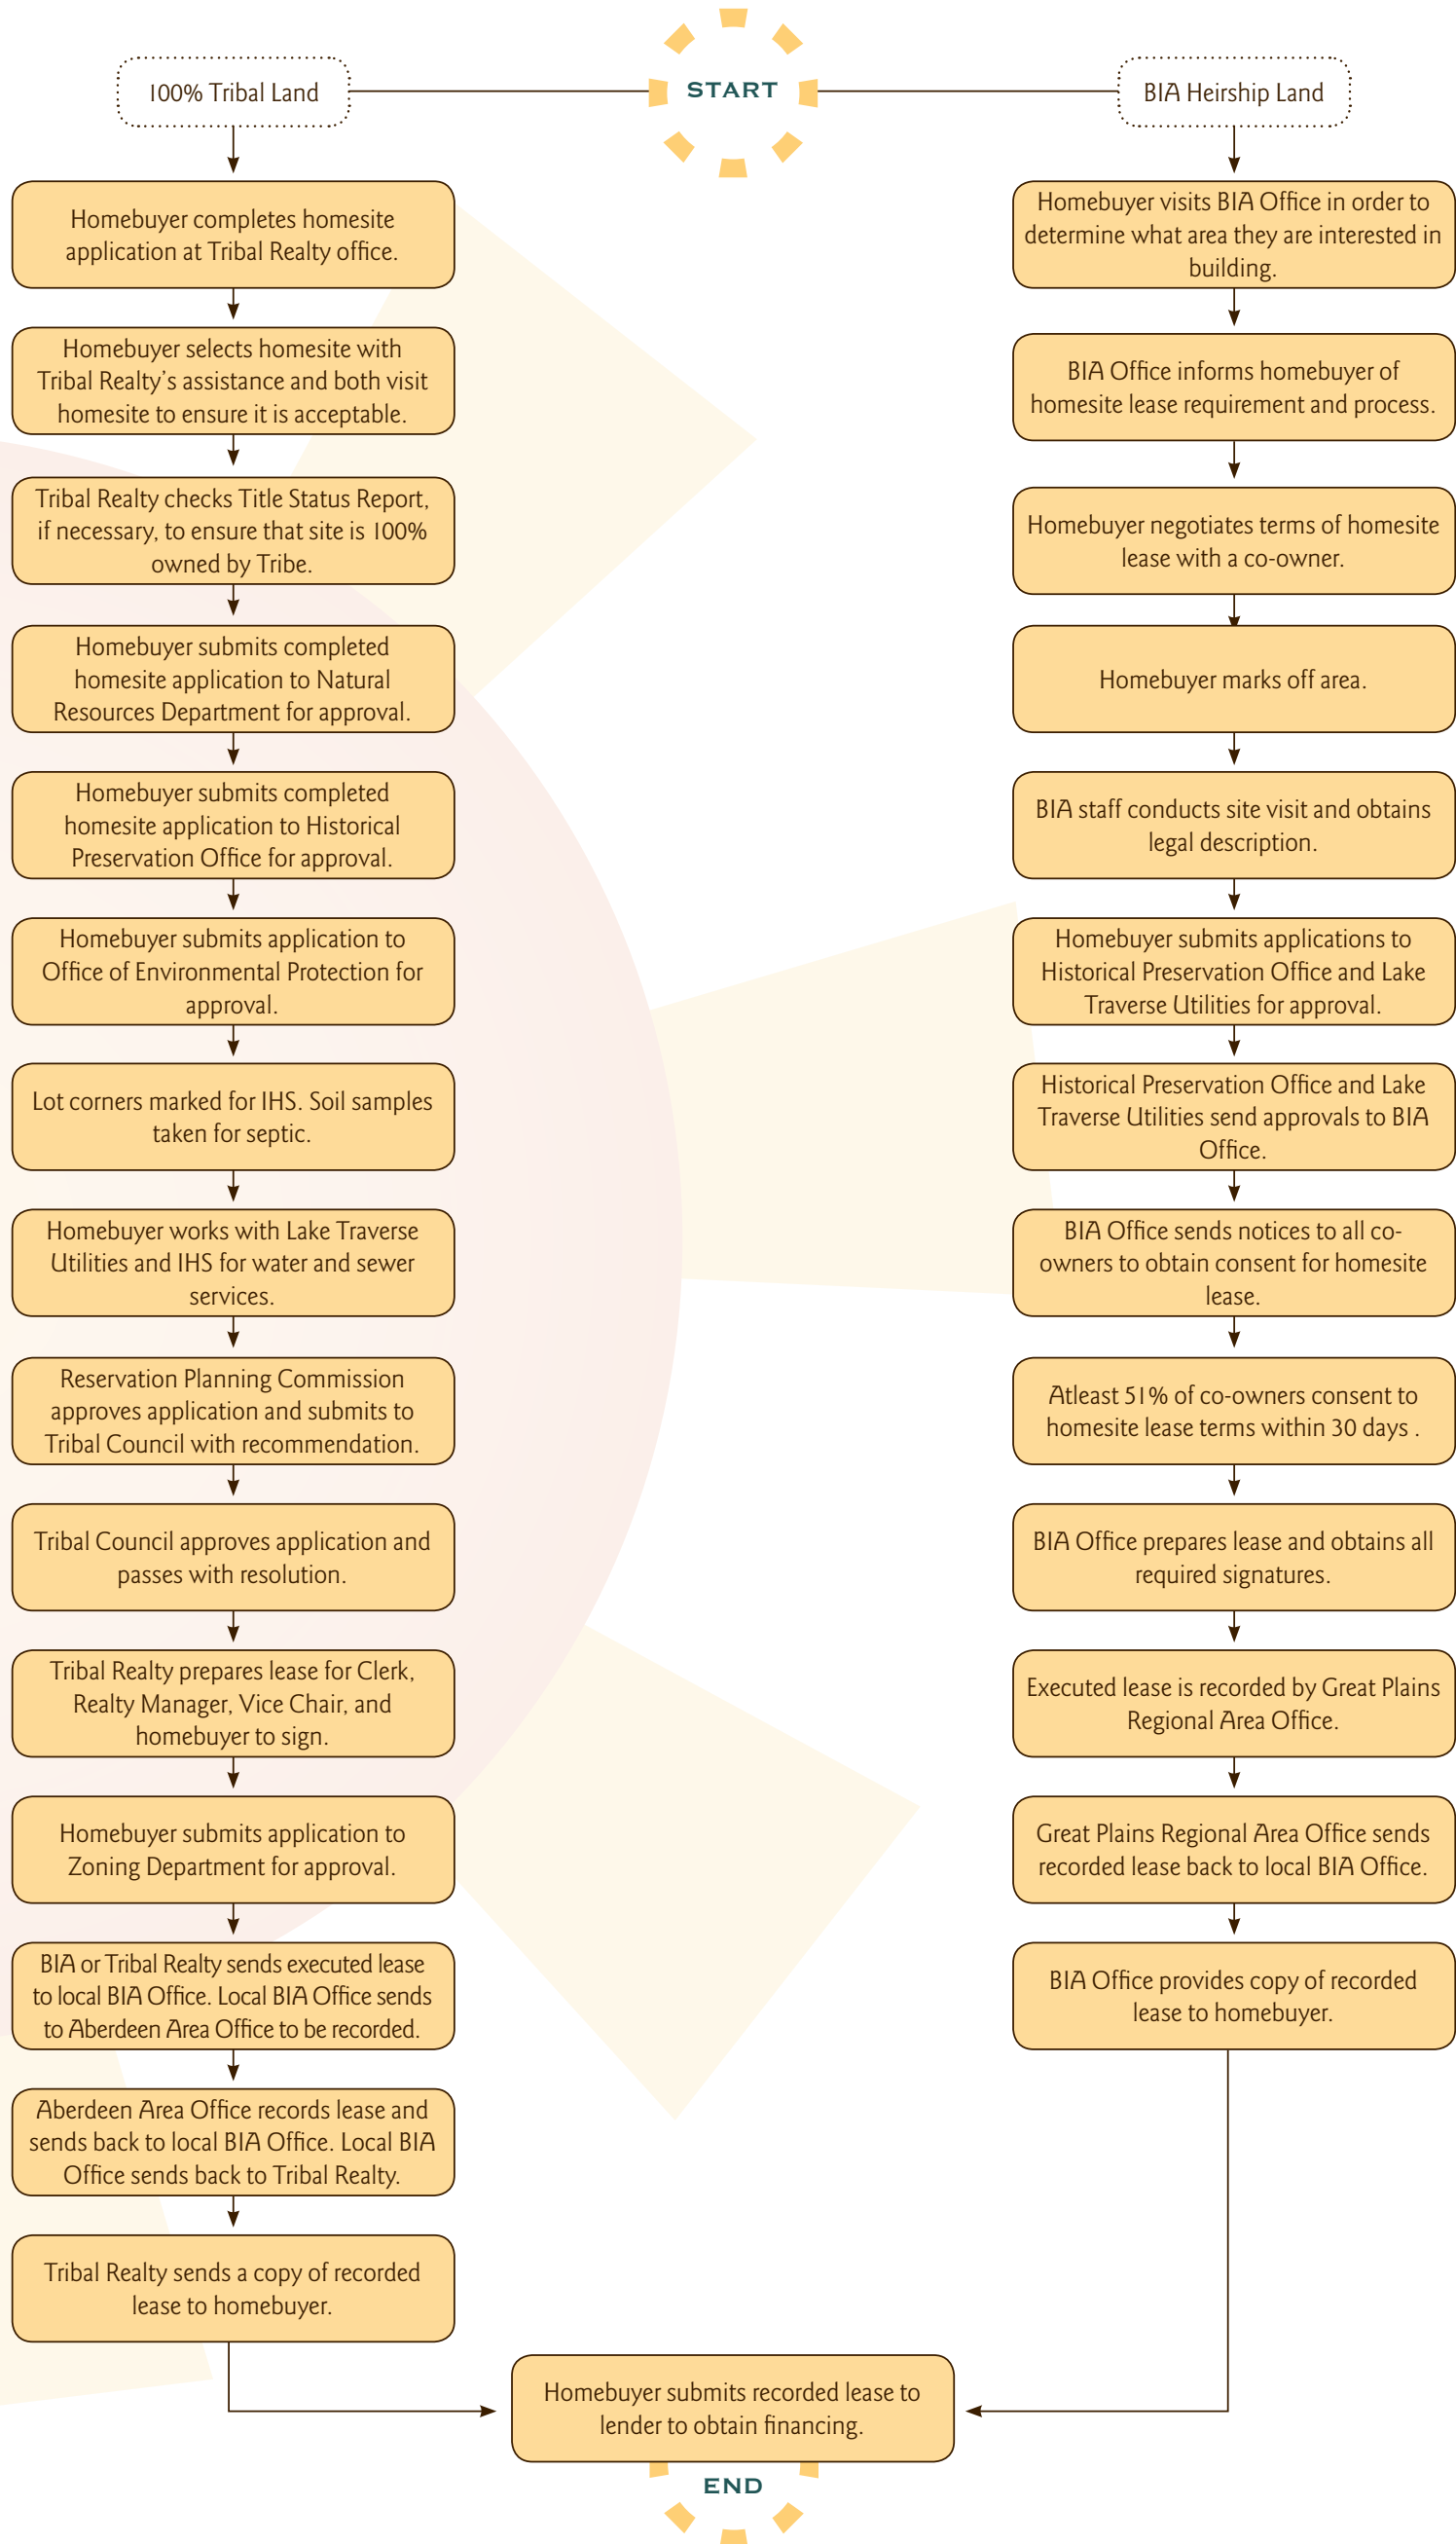

CHEYENNE RIVER LEASEHOLD PROCESS FLOWCHART

CROW CREEK LEASEHOLD PROCESS FLOWCHART

FLANDREAU LEASEHOLD PROCESS FLOWCHART

LAKE TRAVERSE LEASEHOLD PROCESS FLOWCHART

LOWER BRULE LEASEHOLD PROCESS FLOWCHART

PINE RIDGE LEASEHOLD PROCESS FLOWCHART

ROSEBUD LEASEHOLD PROCESS FLOWCHART

STANDING ROCK LEASEHOLD PROCESS FLOWCHART

YANKTON LEASEHOLD PROCESS FLOWCHART