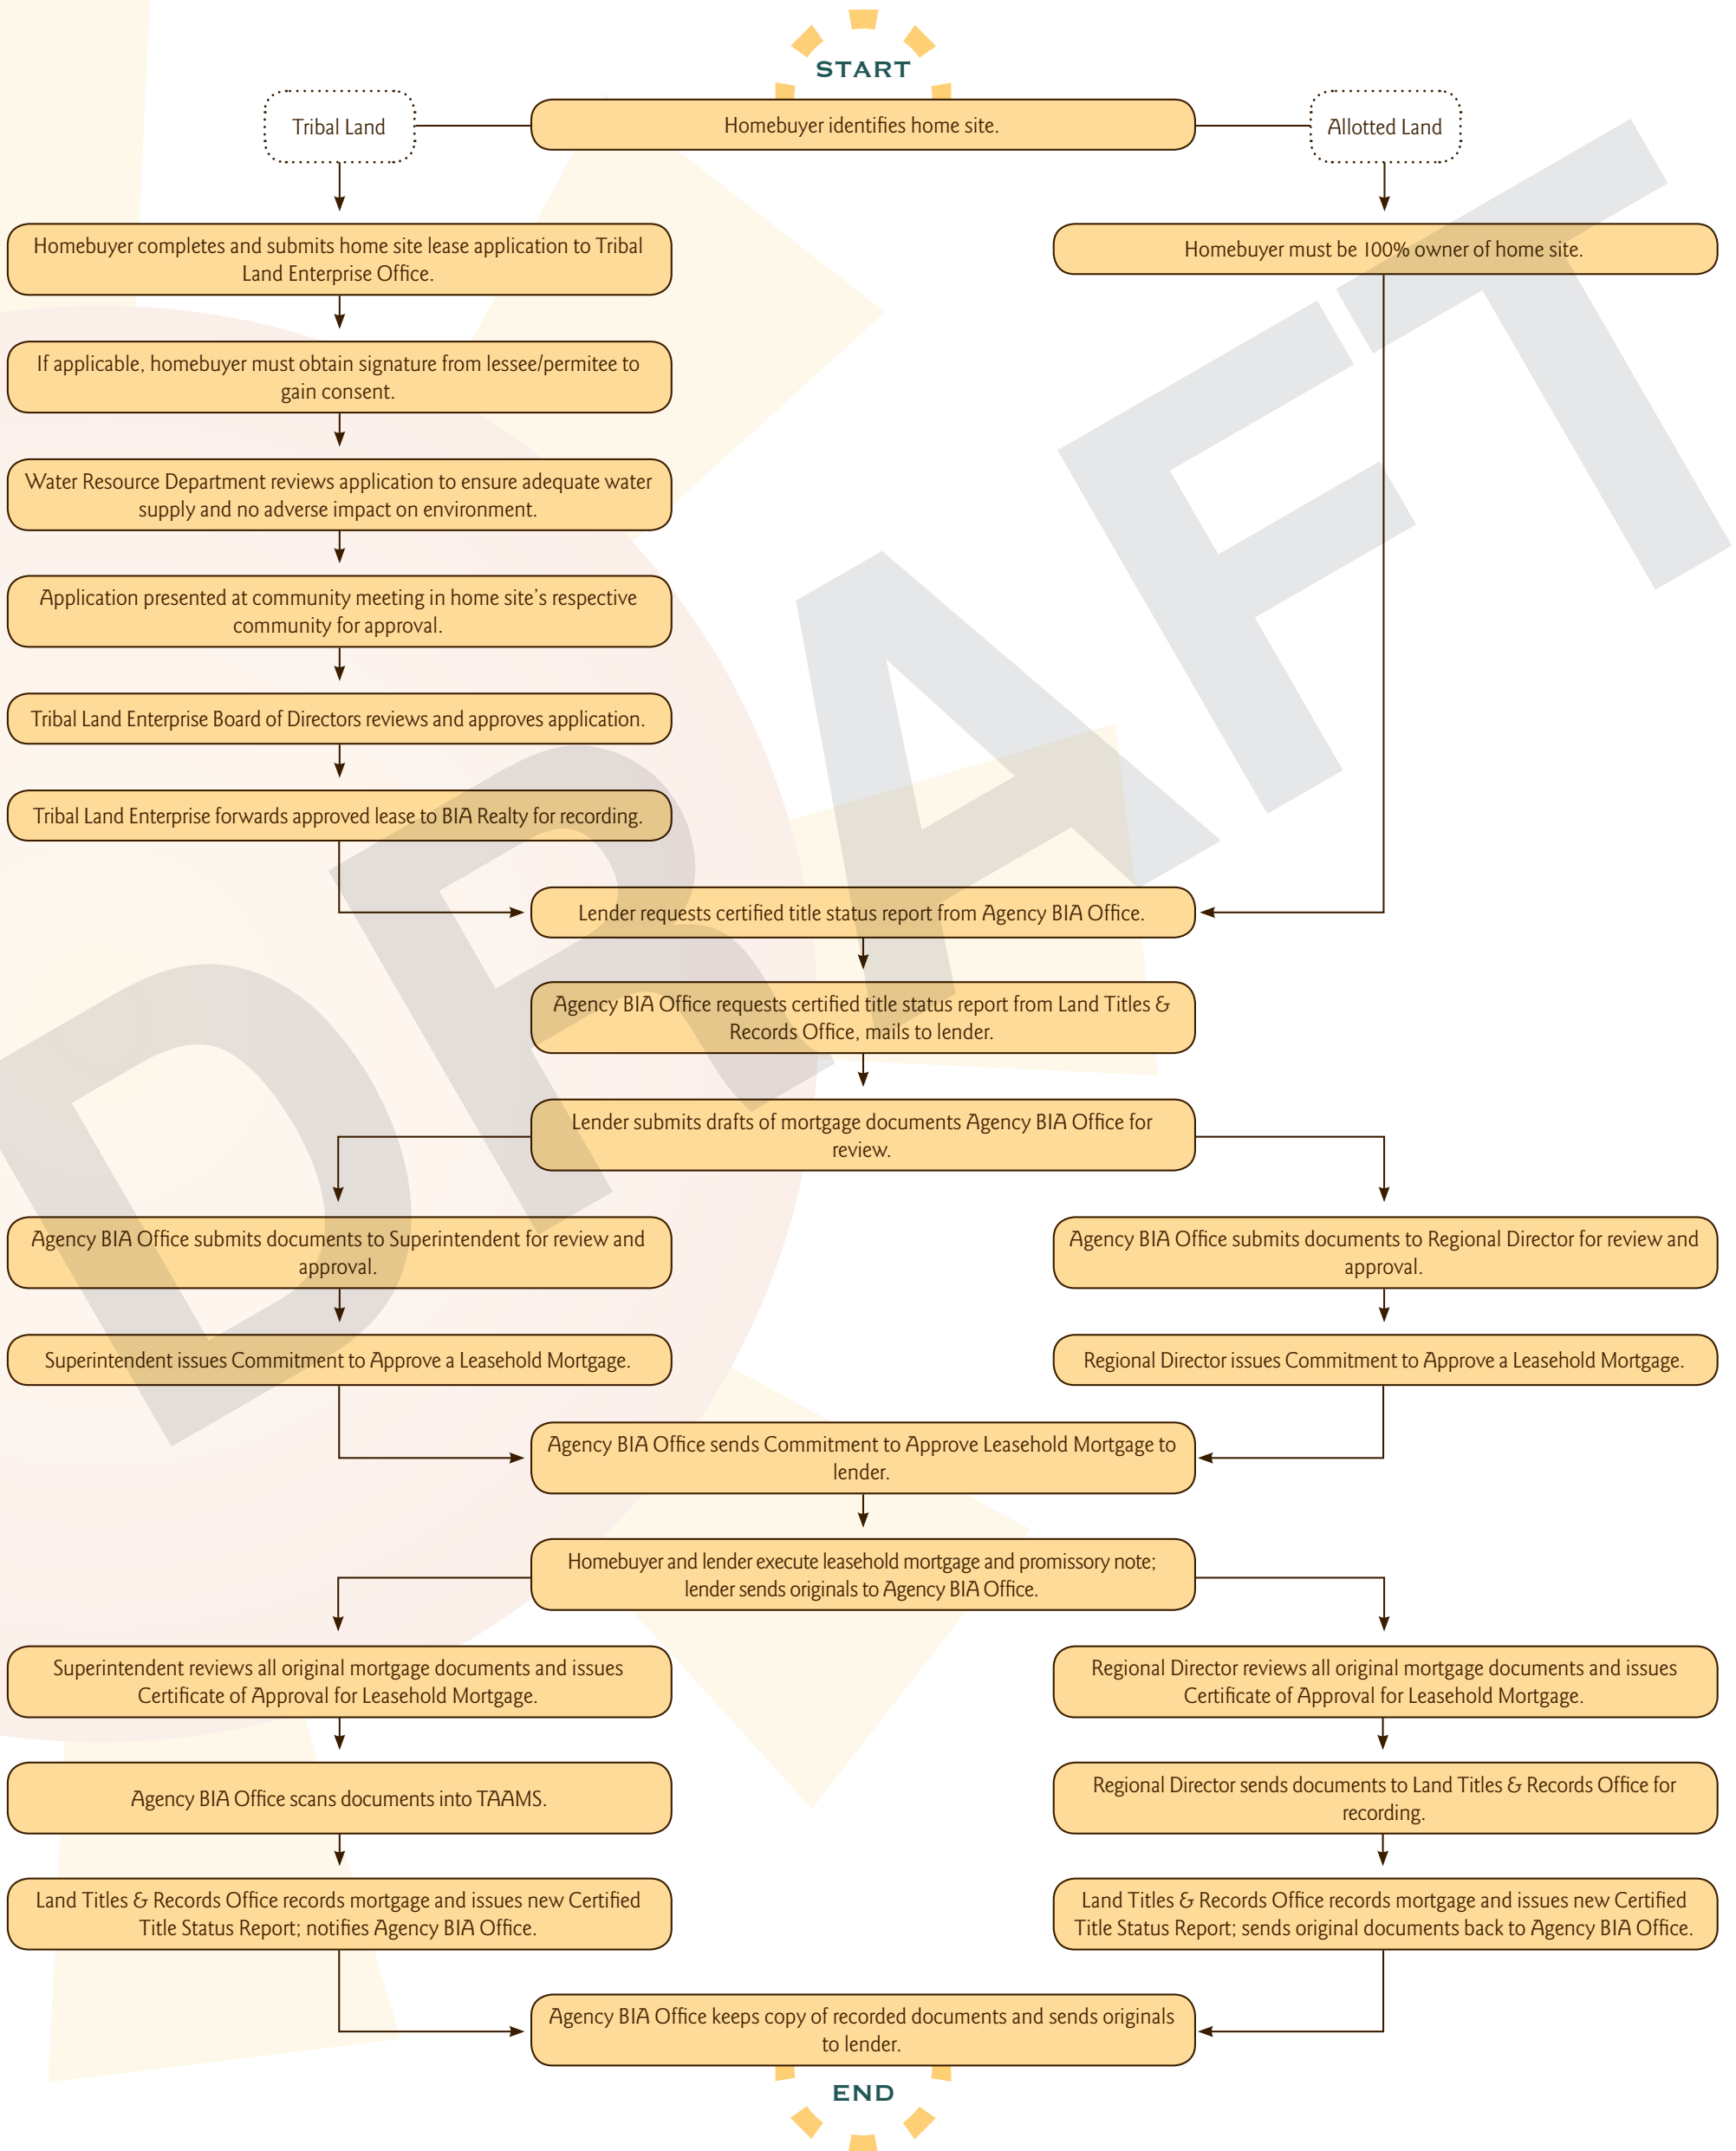

CHEYENNE RIVER LEASEHOLD PROCESS FLOWCHART

CROW CREEK LEASEHOLD PROCESS FLOWCHART

FLANDREAU LEASEHOLD PROCESS FLOWCHART

LAKE TRAVERSE LEASEHOLD PROCESS FLOWCHART

LOWER BRULE LEASEHOLD PROCESS FLOWCHART

PINE RIDGE LEASEHOLD PROCESS FLOWCHART

ROSEBUD LEASEHOLD PROCESS FLOWCHART

STANDING ROCK LEASEHOLD PROCESS FLOWCHART

YANKTON LEASEHOLD PROCESS FLOWCHART